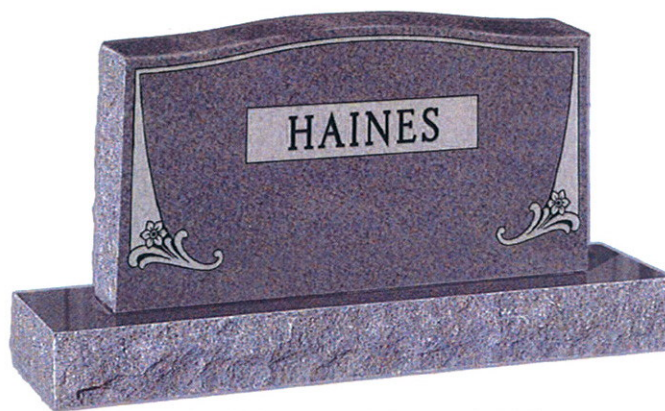

GRANITE MONUMENTS

An upright granite monument built by Bruce Memorials pays an enduring tribute with the classic design, exceptional materials and expert craftsmanship.

These illustrations are typical of the many designs we offer. The most popular is our classic serpentine shaped top with rough unpolished sides and top. Two other choices of tops are available, straight and oval. As an added option, top and sides may be polished. Any design may be chosen for carving into any of the varieties of granite shown on our color chart.

Design No. H5059 shown on Mahogany, Polished 3

Design No. STD30156A shown on Wausau Red

Design No. 6-606 shown on Buena Black

Design No. STD30557A shown on Gray

Design No. 6-659 shown on Mahogany, Polished 3

Design No. H4001M shown on Rustic Red

Design No. 6-685 shown on Zimbabwe Black