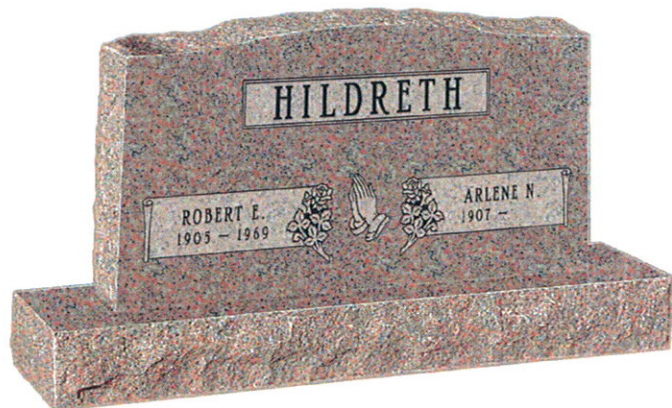

GRANITE MONUMENTS

An upright granite monument built by Bruce Memorials pays an enduring tribute with the classic design, exceptional materials and expert craftsmanship.

These illustrations are typical of the many designs we offer. The most popular is our classic serpentine shaped top with rough unpolished sides and top. Two other choices of tops are available, straight and oval. As an added option, top and sides may be polished. Any design may be chosen for carving into any of the varieties of granite shown on our color chart.

Design No. H5059 shown on Mahogany, Polished 3

Design No. STD30156A shown on Wausau Red

Design No. 6-606 shown on Buena Black

Design No. STD30557A shown on Gray

Design No. 6-659 shown on Mahogany, Polished 3