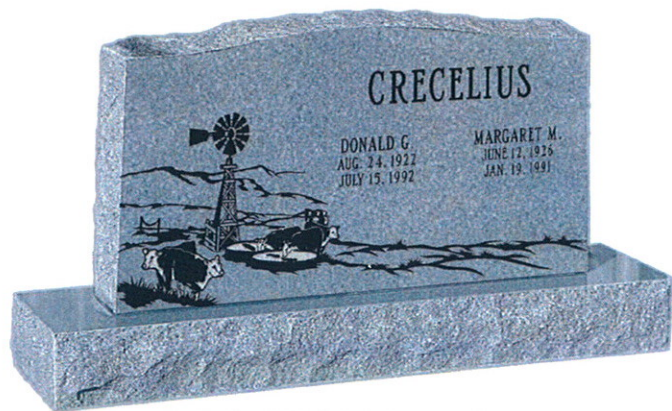

GRANITE MONUMENTS

An upright granite monument built by Bruce Memorials pays an enduring tribute with the classic design, exceptional materials and expert craftsmanship.

These illustrations are typical of the many designs we offer. The most popular is our classic serpentine shaped top with rough unpolished sides and top. Two other choices of tops are available, straight and oval. As an added option, top and sides may be polished. Any design may be chosen for carving into any of the varieties of granite shown on our color chart.

Design No. H5059 shown on Mahogany, Polished 3

Design No. STD30156A shown on Wausau Red

Design No. 6-606 shown on Buena Black

Design No. STD30557A shown on Gray

Design No. 6-659 shown on Mahogany, Polished 3