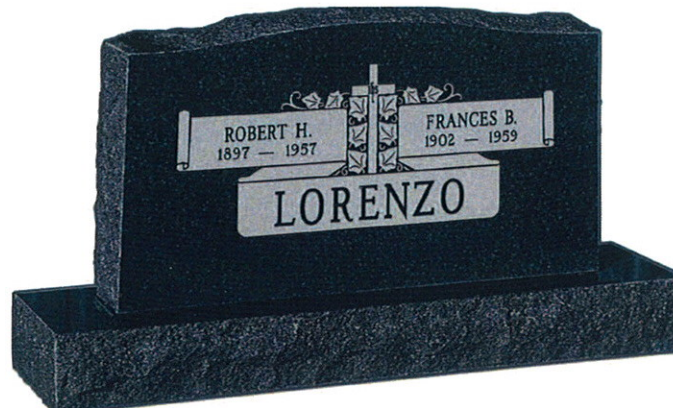

GRANITE MONUMENTS

An upright granite monument built by Bruce Memorials pays an enduring tribute with the classic design, exceptional materials and expert craftsmanship.

These illustrations are typical of the many designs we offer. The most popular is our classic serpentine shaped top with rough unpolished sides and top. Two other choices of tops are available, straight and oval. As an added option, top and sides may be polished. Any design may be chosen for carving into any of the varieties of granite shown on our color chart.

Design No. H5059 shown on Mahogany, Polished 3

Design No. STD30156A shown on Wausau Red

Design No. 6-606 shown on Buena Black

Design No. STD30557A shown on Gray

Design No. 6-659 shown on Mahogany, Polished 3

Design No. H4001M shown on Rustic Red

Design No. 6-685 shown on Zimbabwe Black