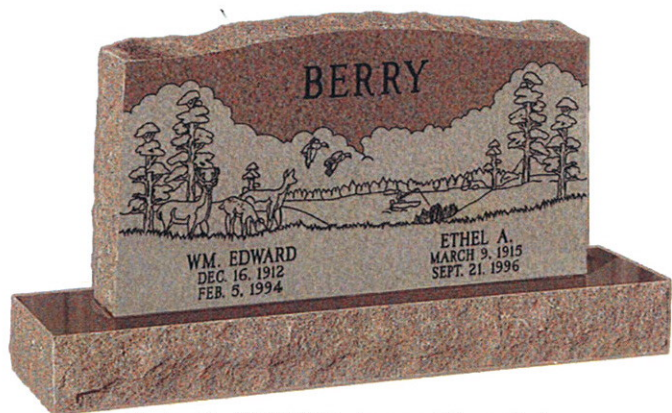

GRANITE MONUMENTS

An upright granite monument built by Bruce Memorials pays an enduring tribute with the classic design, exceptional materials and expert craftsmanship.

These illustrations are typical of the many designs we offer. The most popular is our classic serpentine shaped top with rough unpolished sides and top. Two other choices of tops are available, straight and oval. As an added option, top and sides may be polished. Any design may be chosen for carving into any of the varieties of granite shown on our color chart.

Design No. H5059 shown on Mahogany, Polished 3

Design No. STD30156A shown on Wausau Red

Design No. 6-606 shown on Buena Black

Design No. STD30557A shown on Gray

Design No. 6-659 shown on Mahogany, Polished 3

Design No. H4001M shown on Rustic Red

Design No. 6-685 shown on Zimbabwe Black