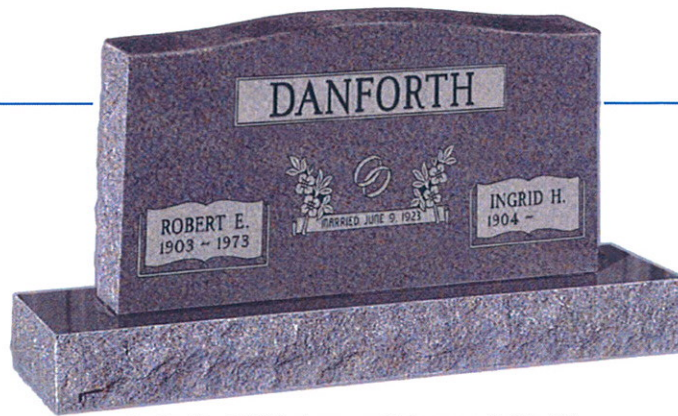

GRANITE MONUMENTS

An upright granite monument built by Bruce Memorials pays an enduring tribute with the classic design, exceptional materials and expert craftsmanship.

These illustrations are typical of the many designs we offer. The most popular is our classic serpentine shaped top with rough unpolished sides and top. Two other choices of tops are available, straight and oval. As an added option, top and sides may be polished. Any design may be chosen for carving into any of the varieties of granite shown on our color chart.