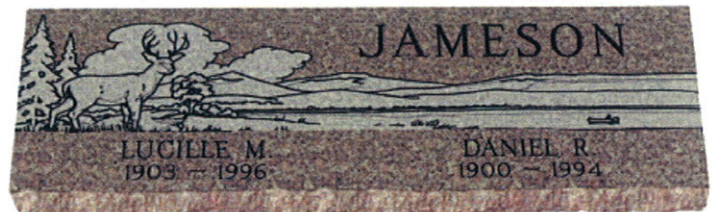

GRASS MARKERS

DOUBLE DESIGNS

Bruce Memorials grass markers are designed to pay tribute to your loved one in a quiet and subtle way. These flat grass markers can be either set on top of the lawn or set in flush. They are the perfect choice for parks and cemeteries that restrict the use of above ground monuments. Skilled craftsmen take extra care selecting, cutting and carving the art and lettering from the variety of granite you have chosen.

Design No. 2-204 shown on Gray

Design No. 2-201 shown on Missouri Red

Design No. 2-243 shown on Zimbabwe Black

Design No. 2-214 shown on Rustic Rose

Design No. DS530 shown on Cedar Rose

Design No. 2-240 shown on Buena Black

Design No. FARM2 shown on Gray

Design No. 2-227 shown on Clear Mahogany

Design No. MJOB024 shown on Rustic Rose

Design No. 2-206 shown on Wausau Red

Design No. 2-253 shown on Cedar Rose

This elegant memorial is created by gently placing a sculptured design on a lovely linen-effect border. Crowncrest provides an appropriate way to create meaningful memorialization.