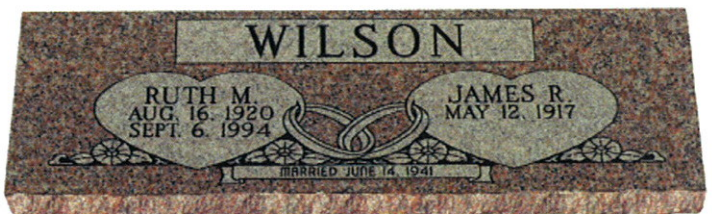

GRASS MARKERS

DOUBLE DESIGNS

Bruce Memorials grass markers are designed to pay tribute to your loved one in a quiet and subtle way. These flat grass markers can be either set on top of the lawn or set in flush. They are the perfect choice for parks and cemeteries that restrict the use of above ground monuments. Skilled craftsmen take extra care selecting, cutting and carving the art and lettering from the variety of granite you have chosen.

Design No. 2-204 shown on Gray

Design No. 2-201 shown on Missouri Red

Design No. 2-243 shown on Zimbabwe Black

Design No. 2-214 shown on Rustic Rose

Design No. DS530 shown on Cedar Rose

Design No. 2-240 shown on Buena Black

Design No. FARM2 shown on Gray

Design No. 2-227 shown on Clear Mahogany

Design No. MJOB024 shown on Rustic Rose

Design No. 2-206 shown on Wausau Red

Design No. 2-253 shown on Cedar Rose

This elegant memorial is created by gently placing a sculptured design on a lovely linen-effect border. Crowncrest provides an appropriate way to create meaningful memorialization.