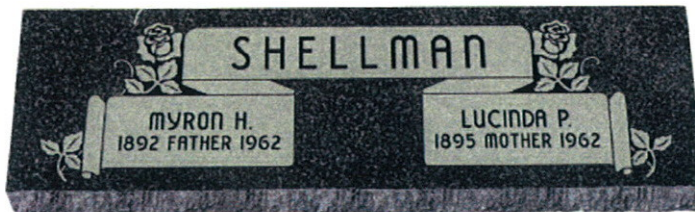

Design No. 2-204 shown on Gray

Design No. 2-201 shown on Missouri Red

Design No. 2-243 shown on Zimbabwe Black

Design No. 2-214 shown on Rustic Rose

Design No. DS530 shown on Cedar Rose

Design No. 2-240 shown on Buena Black

Design No. FARM2 shown on Gray

Design No. 2-227 shown on Clear Mahogany

Design No. MJOB024 shown on Rustic Rose

Design No. 2-206 shown on Wausau Red

Design No. 2-253 shown on Cedar Rose

This elegant memorial is created by gently placing a sculptured design on a lovely linen-effect border. Crowncrest provides an appropriate way to create meaningful memorialization.