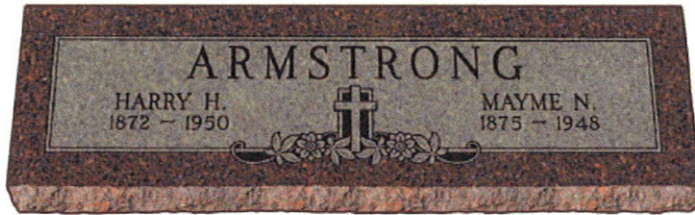

GRASS MARKERS

DOUBLE DESIGNS

Bruce Memorials grass markers are designed to pay tribute to your loved one in a quiet and subtle way. These flat grass markers can be either set on top of the lawn or set in flush. They are the perfect choice for parks and cemeteries that restrict the use of above ground monuments. Skilled craftsmen take extra care selecting, cutting and carving the art and lettering from the variety of granite you have chosen.

Design No. 2-204 shown on Gray

Design No. 2-201 shown on Missouri Red

Design No. 2-243 shown on Zimbabwe Black

Design No. 2-214 shown on Rustic Rose

Design No. DS530 shown on Cedar Rose

Design No. 2-240 shown on Buena Black