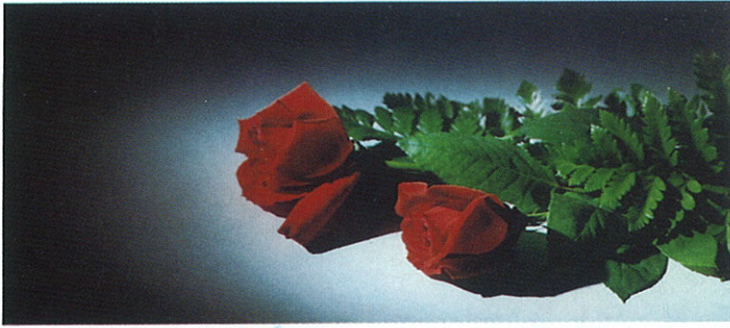

GRASS MARKERS

DOUBLE DESIGNS

Bruce Memorials grass markers are designed to pay tribute to your loved one in a quiet and subtle way. These flat grass markers can be either set on top of the lawn or set in flush. They are the perfect choice for parks and cemeteries that restrict the use of above ground monuments. Skilled craftsmen take extra care selecting, cutting and carving the art and lettering from the variety of granite you have chosen.

Design No. 2-204 shown on Gray

Design No. 2-201 shown on Missouri Red

Design No. 2-243 shown on Zimbabwe Black

Design No. 2-214 shown on Rustic Rose

Design No. DS530 shown on Cedar Rose

Design No. 2-240 shown on Buena Black

Design No. FARM2 shown on Gray

Design No. 2-227 shown on Clear Mahogany

Design No. MJOB024 shown on Rustic Rose

Design No. 2-206 shown on Wausau Red

Design No. 2-253 shown on Cedar Rose

This elegant memorial is created by gently placing a sculptured design on a lovely linen-effect border. Crowncrest provides an appropriate way to create meaningful memorialization.