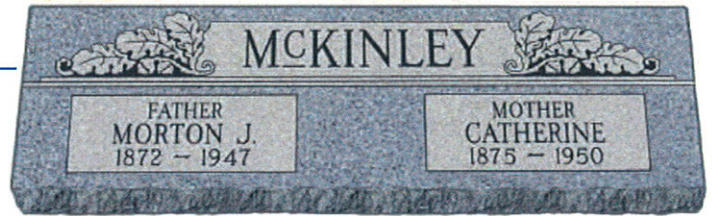

GRASS MARKERS

DOUBLE DESIGNS

Bruce Memorials grass markers are designed to pay tribute to your loved one in a quiet and subtle way. These flat grass markers can be either set on top of the lawn or set in flush. They are the perfect choice for parks and cemeteries that restrict the use of above ground monuments. Skilled craftsmen take extra care selecting, cutting and carving the art and lettering from the variety of granite you have chosen.

Design No. 2-204 shown on Gray

Design No. 2-201 shown on Missouri Red

Design No. 2-243 shown on Zimbabwe Black

Design No. 2-214 shown on Rustic Rose

Design No. DS530 shown on Cedar Rose

Design No. 2-240 shown on Buena Black