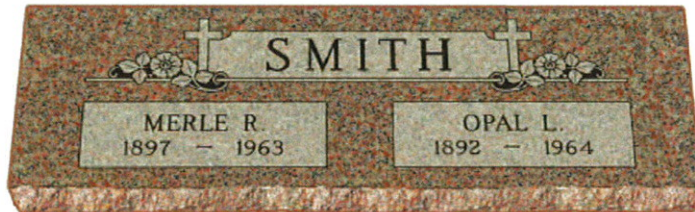

GRASS MARKERS

DOUBLE DESIGNS

Bruce Memorials grass markers are designed to pay tribute to your loved one in a quiet and subtle way. These flat grass markers can be either set on top of the lawn or set in flush. They are the perfect choice for parks and cemeteries that restrict the use of above ground monuments. Skilled craftsmen take extra care selecting, cutting and carving the art and lettering from the variety of granite you have chosen.

Design No. 2-204 shown on Gray

Design No. 2-201 shown on Missouri Red

Design No. 2-243 shown on Zimbabwe Black

Design No. 2-214 shown on Rustic Rose

Design No. DS530 shown on Cedar Rose

Design No. 2-240 shown on Buena Black