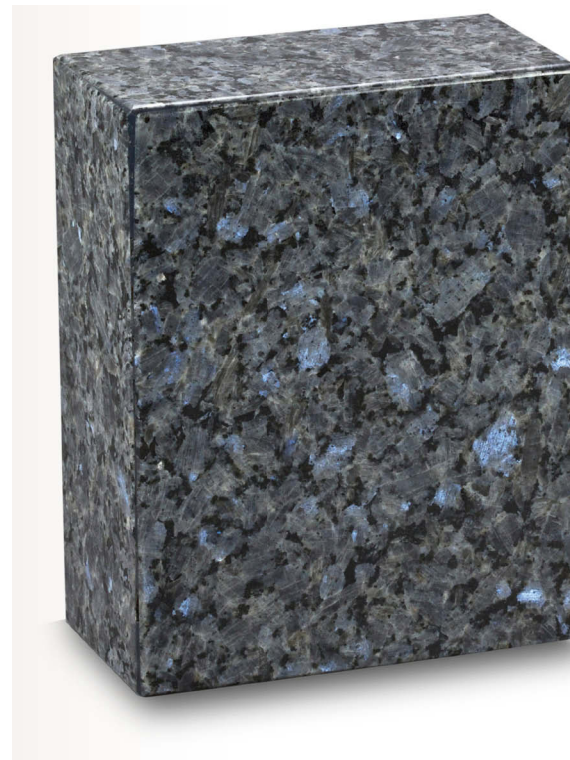

Engravable plaque (sold separately)

Height	4 ¾"
Width	8 ¾"
Length	11 ¼"
Cubic Inch	245

CYLINDER E

STAINLESS STEEL

SHEET BRONZE

Height	7 ¾"
Diameter	5 ½"
Cubic Inch	189

NOBLE E

Height	7 ½"
Width	5 ½"
Depth	5 ½"
Cubic Inch	200

BOOK URN E

Marble Book Urn

Each stone urn offers a unique color and pattern.

P5052 CAMEO

P5053 EBONY

Height	10 ½"
Width	4 ½"
Depth	9"
Cubic Inch	220

ETERNITY URN

Handcrafted stone with tone variations
Each stone urn offers a unique color and pattern.

P5025 WHITE MARBLE

P5023 BLUE PEARL GRANITE

Height	10"
Depth	4 ¼"
Width	8"
Cubic Inch	195