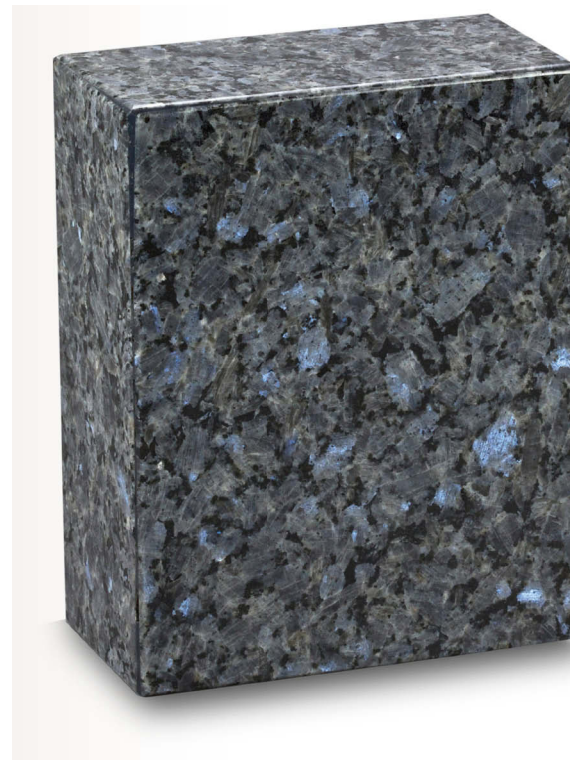

STAINLESS STEEL

SHEET BRONZE

Height	7 ¾"
Diameter	5 ½"
Cubic Inch	189

NOBLE E

Height	7 ½"
Width	5 ½"
Depth	5 ½"
Cubic Inch	200

BOOK URN E

Marble Book Urn

Each stone urn offers a unique color and pattern.

P5052 CAMEO

P5053 EBONY

Height	10 ½"
Width	4 ½"
Depth	9"
Cubic Inch	220

ETERNITY URN

Handcrafted stone with tone variations
Each stone urn offers a unique color and pattern.

P5025 WHITE MARBLE

P5023 BLUE PEARL GRANITE