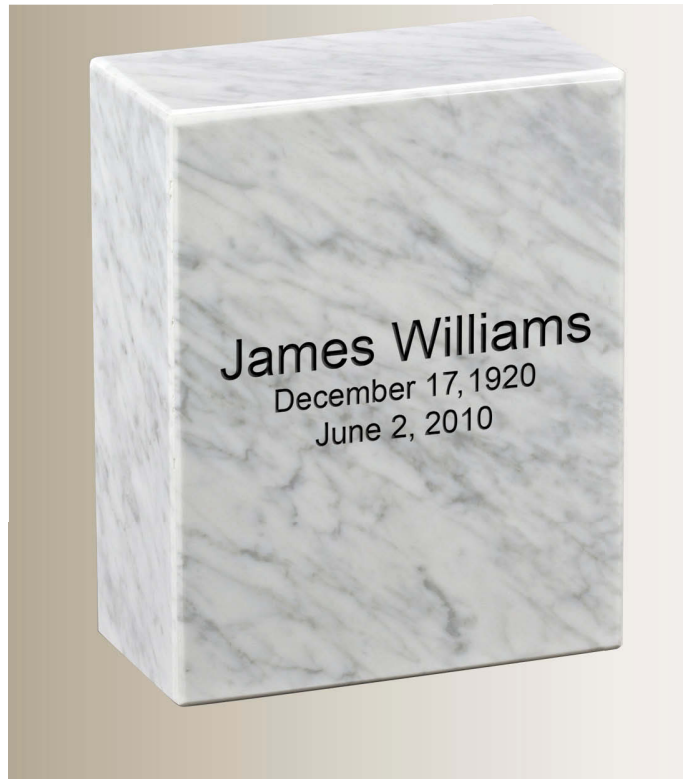

STAINLESS STEEL

SHEET BRONZE

Height	7 ¾"
Diameter	5 ½"
Cubic Inch	189

NOBLE E

Height	7 ½"
Width	5 ½"
Depth	5 ½"
Cubic Inch	200

BOOK URN E

Marble Book Urn

Each stone urn offers a unique color and pattern.

P5052 CAMEO

P5053 EBONY

Height	10 ½"
Width	4 ½"
Depth	9"
Cubic Inch	220

ETERNITY URN

Handcrafted stone with tone variations
Each stone urn offers a unique color and pattern.

P5025 WHITE MARBLE

P5023 BLUE PEARL GRANITE