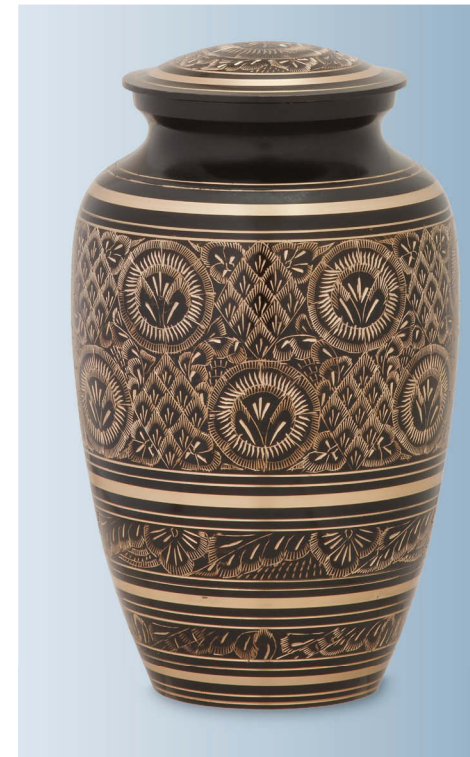

WEDGEWOOD

WHITE

WILD ROSE

Pioneer Urn

Cherry

Oak

Height	10.25"
Width	4.1"
Length	9.7"
Cubic Inch	300

The Belmont

Height	5.25"
Width	6.6"
Length	9.1"
Cubic Inch	200

CLASSIC PEWTER

Height	10 ½"
Diameter	5 ¾"
Cubic Inch	220

CLASSIC BRONZE

Height	10 ½"
Diameter	5 ¾"
Cubic Inch	200

RADIANCE

Height	10 ½"
Diameter	5 ¾"
Cubic Inch	220